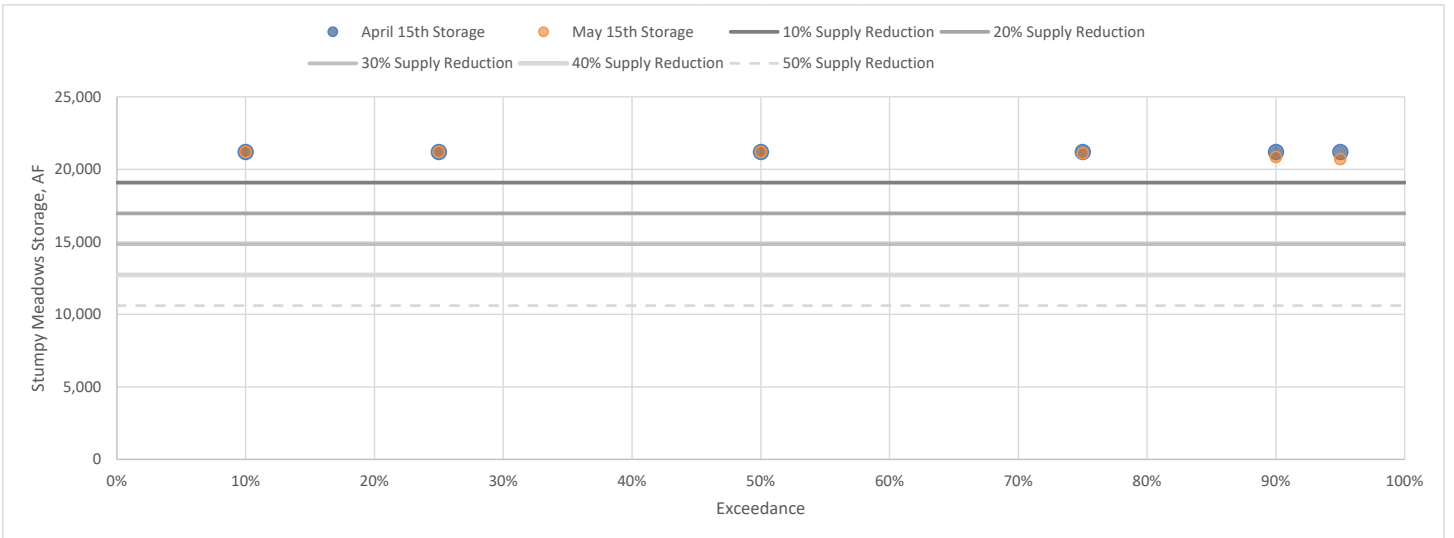

m

Total Inflow to Stumpy Meadows Reservoir, Remainder of Water Year

Stumpy Meadows Reservoir Storage

Delivery Capability

Delivery Capability