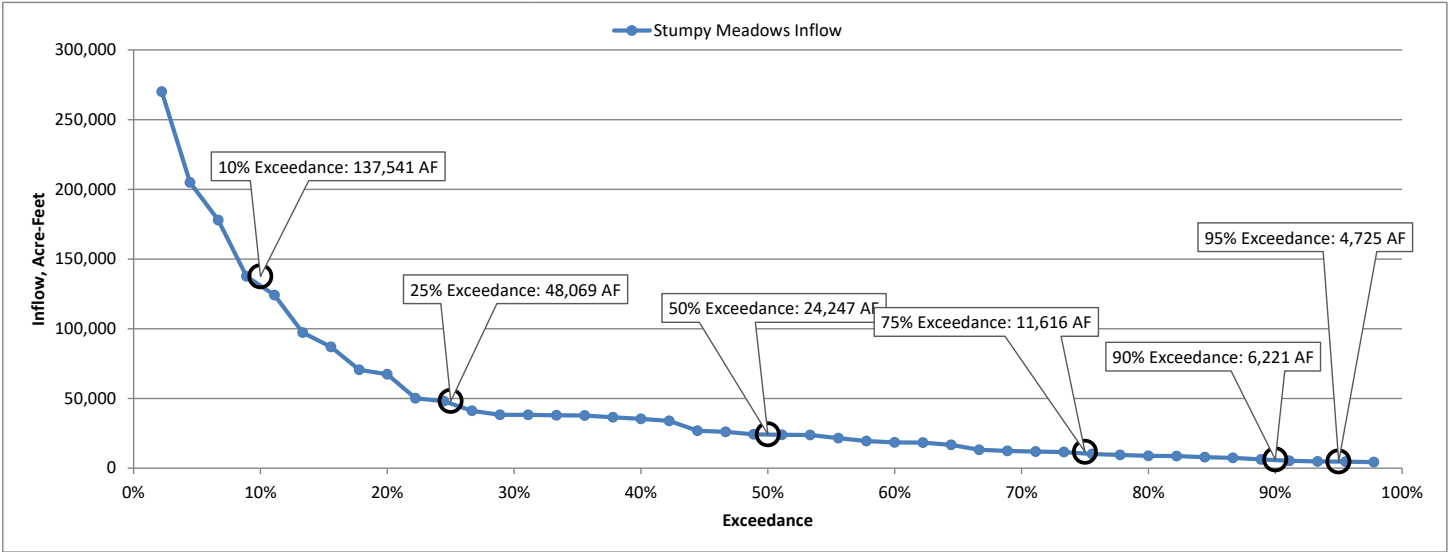

m

Total Inflow to Stumpy Meadows Reservoir, Remainder of Water Year

Stumpy Meadows Reservoir Storage

Delivery Capability

Delivery Capability