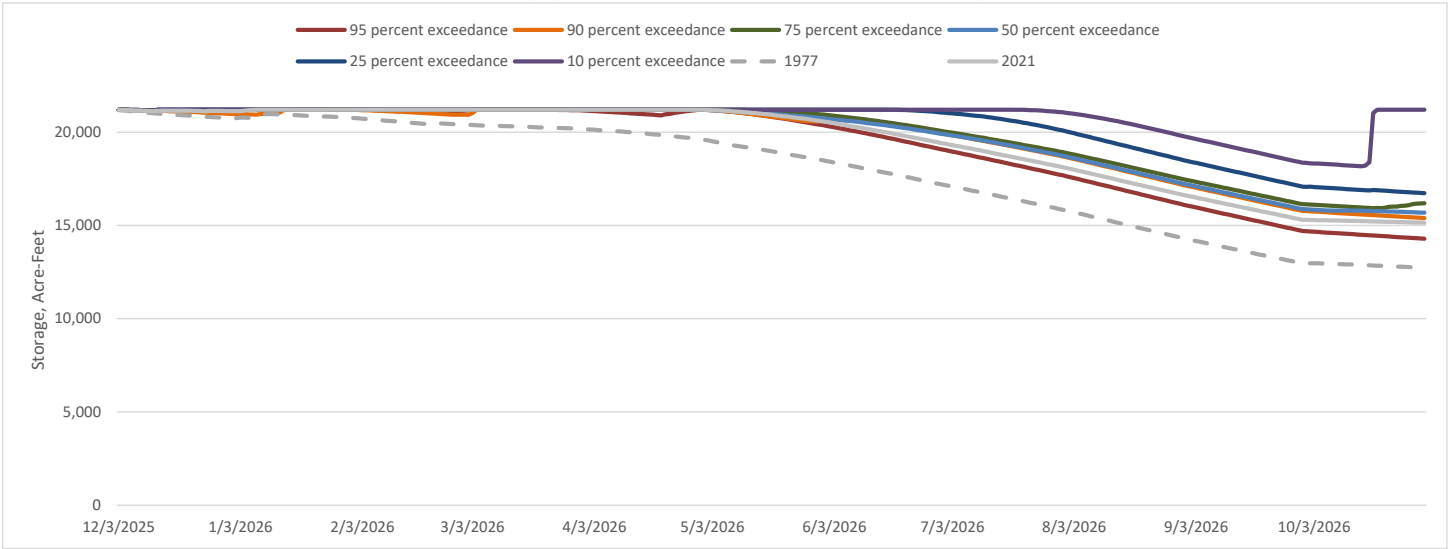

m

Total Inflow to Stumpy Meadows Reservoir, Remainder of Water Year

Stumpy Meadows Reservoir Storage

Delivery Capability

Delivery Capability