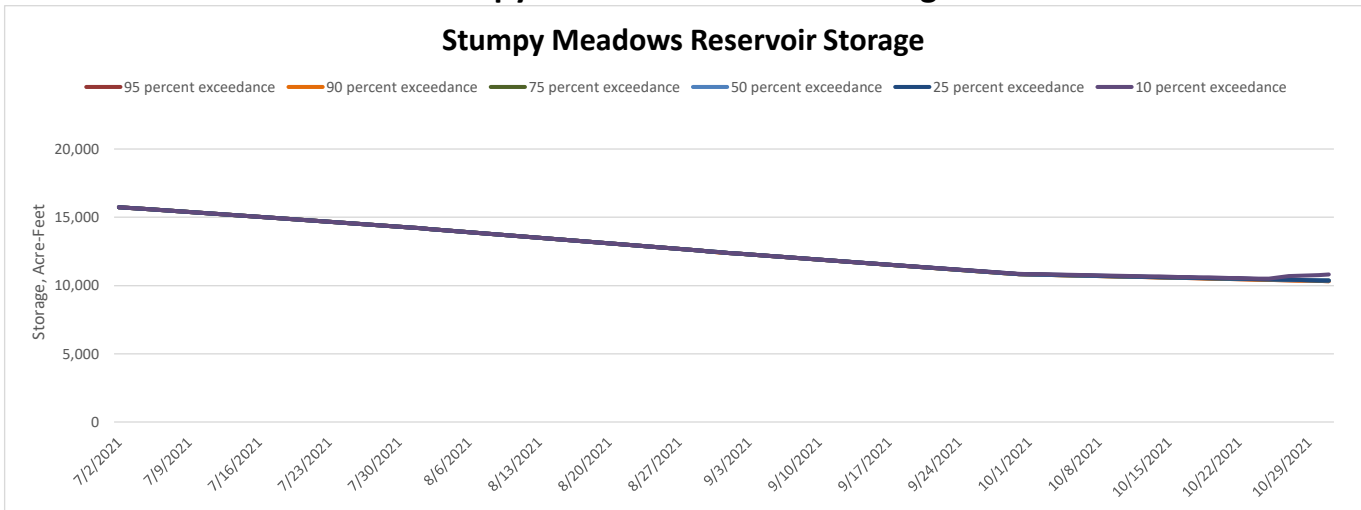

Total Inflow to Stumpy Meadows Reservoir, Remainder of Water Year

Stumpy Meadows Reservoir Storage

Delivery Capability

Delivery Capability