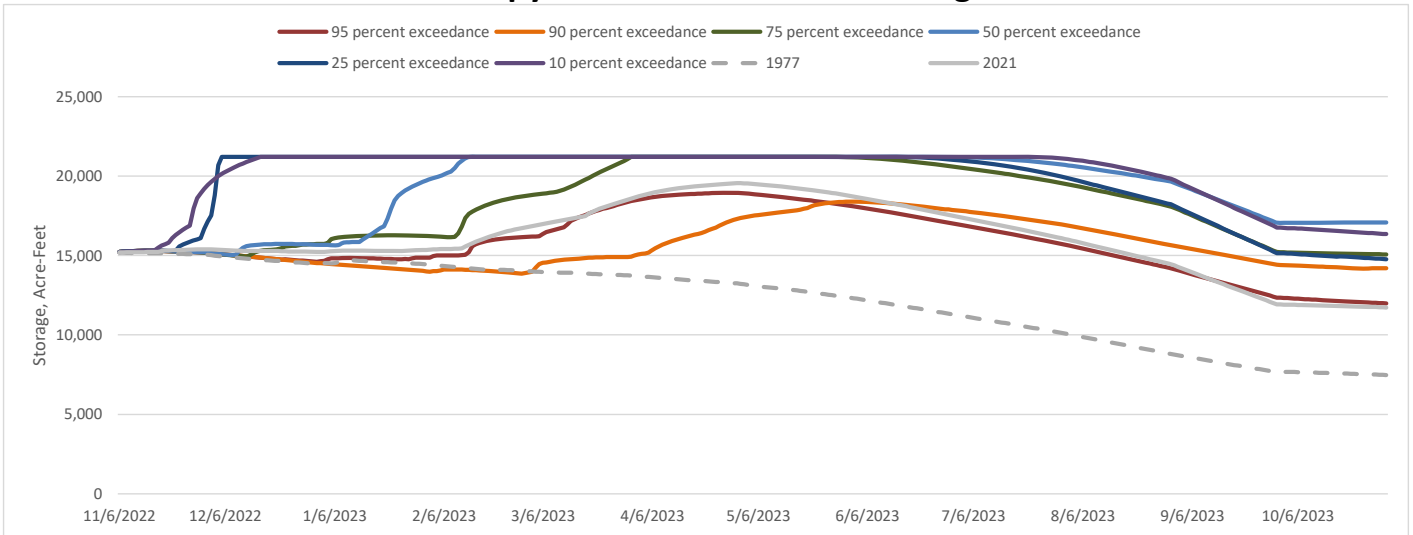

Total Inflow to Stumpy Meadows Reservoir, Remainder of Water Year

Stumpy Meadows Reservoir Storage

Delivery Capability

Delivery Capability