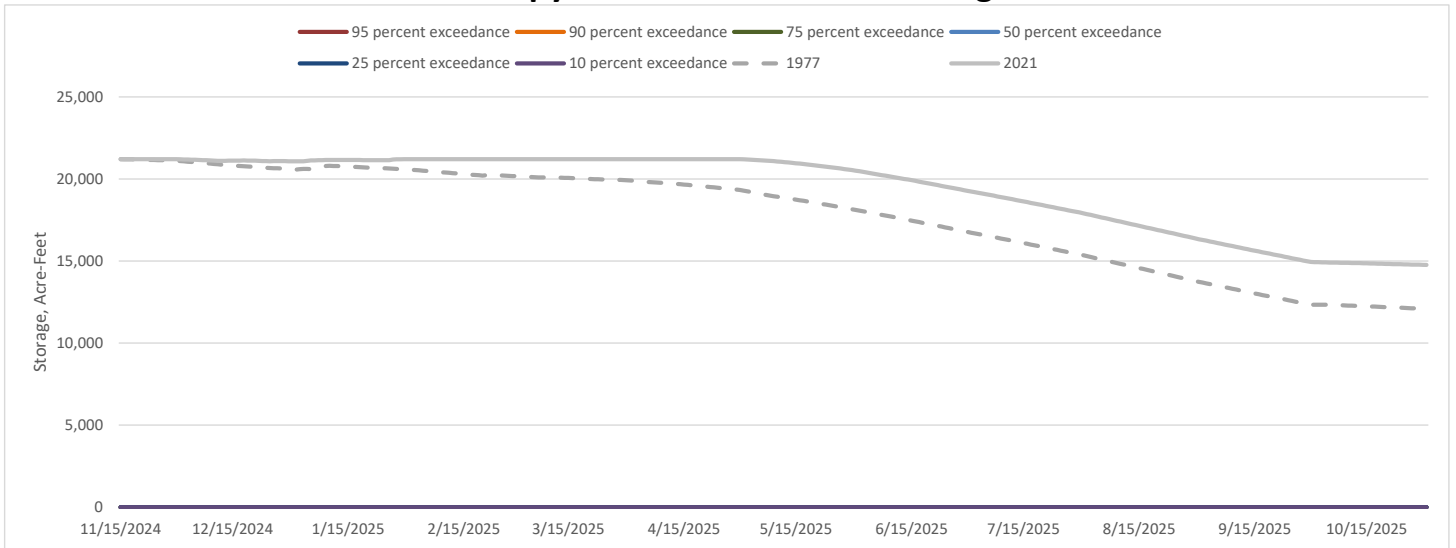

Total Inflow to Stumpy Meadows Reservoir, Remainder of Water Year

Stumpy Meadows Reservoir Storage

Delivery Capability

Delivery Capability